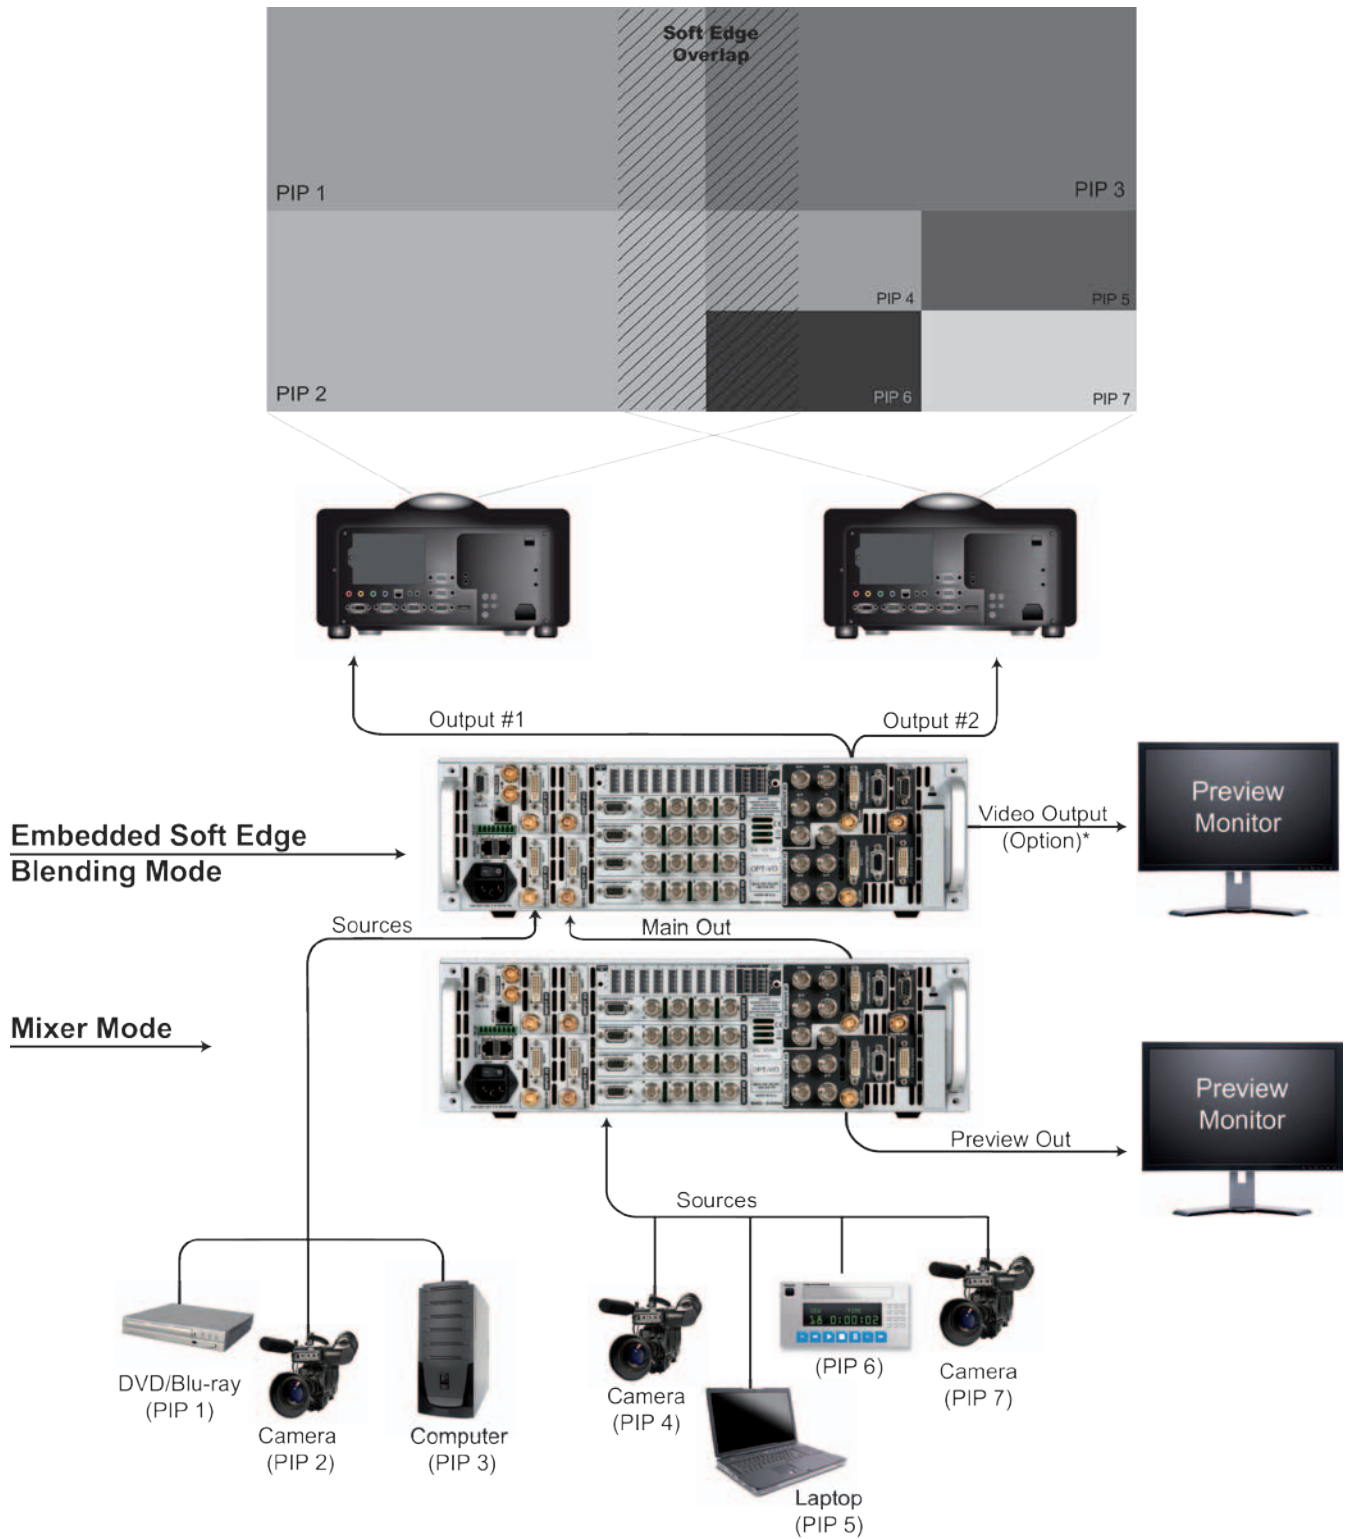

## Embedded Soft Edge Presentation using two Di-VentiX II 7 Live PIP Layers

\*Video Output Card (optional) provides SD or HD TV formats in various signals and connectors from Composite Video to HD SDI. This Output can be used to record the show by outputting the same contents as the main output or to display the Preview image on video monitors. In addition, it can be used as a real preview output in case of Sync Matrix or Embedded Edge Blending Mode.