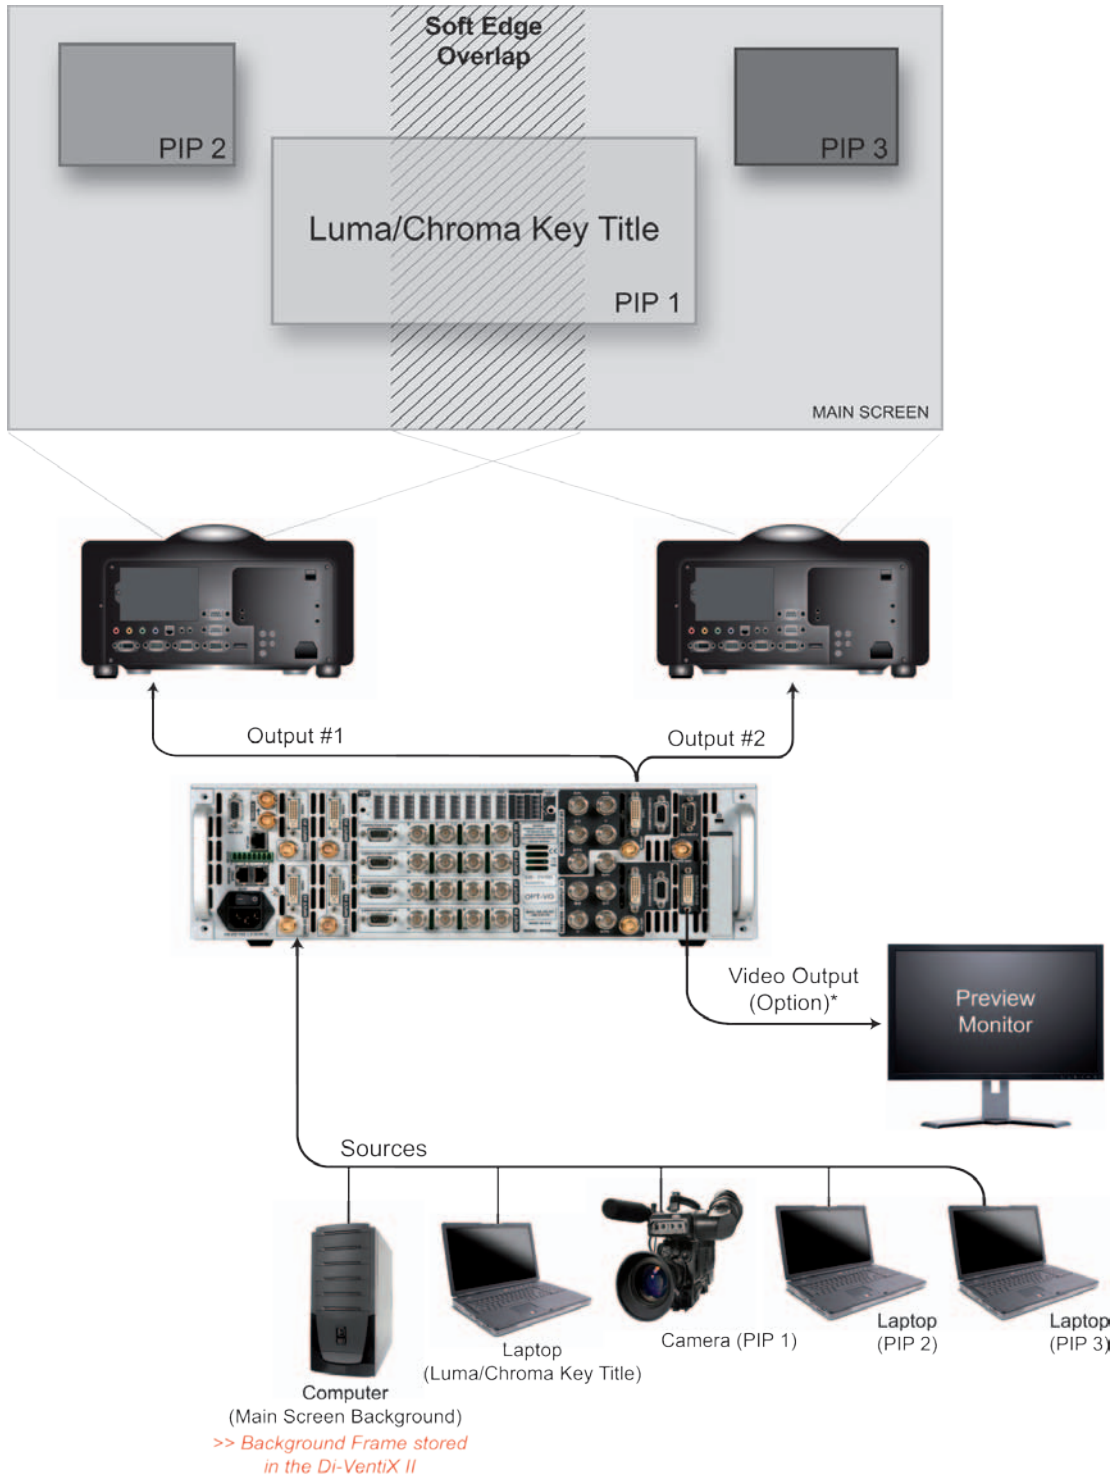

## Embedded Soft Edge Presentation using one Di-VentiX II

3 PIP layers - 1 Background Frame - 1 Luma/Chroma Key/DSK Title

\*Video Output Card (optional) provides SD or HD TV formats in various signals and connectors from Composite Video to HD SDI. This Output can be used to record the show by outputting the same contents as the main output or to display the Preview image on video monitors. In addition, it can be used as a real preview output in case of Sync Matrix or Embedded Edge Blending Mode.